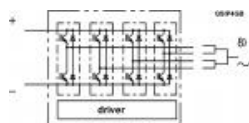

Part Number: 20451248

Manufacturer: SEMIKRON

[datasheet](#)

[Product Details >>](#)

Current delivery time approx. 10 weeks