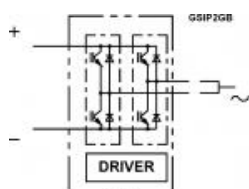

## SKiiP 3614GB17E4-6DUL

SKiiP® 4

2-pack-integrated intelligent Power System

$V_{CES}$  1700 V

$I_{Cnom}$  3600 A

**Part Number:** 20601228  
**Manufacturer:** SEMIKRON  
 datasheet

[Product Details >>](#)

Current delivery time approx. 12 weeks