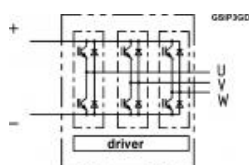

## SKiiP 1203GB172-2DFL

SKiiP® 3

2-pack-integrated intelligent Power System

$V_{CES}$  1700 V

$I_{Cnom}$  1200 A

**Part Number:** 20451115  
**Manufacturer:** SEMIKRON  
 datasheet

[Product Details >>](#)

Current delivery time approx. 8 weeks