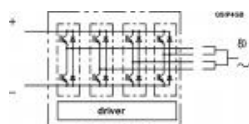

Current delivery time approx. 12 weeks

SKiiP 2403GB172-4DL SKiiP®
3
2-pack-integrated intelligent Power System

V_{CES} 1700 V

I_{Cnom} 2400 A

Part Number: 20451178
Manufacturer: SEMIKRON
datasheet

[Product Details >>](#)

Current delivery time approx. 8 weeks