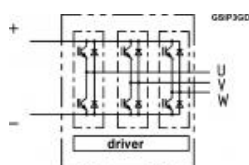

SKiiP 513GD172-3DUW
SKiiP® 3

V_{CES} 1700 V
 I_{Cnom} 500 A

Part Number: 20451231
Manufacturer: SEMIKRON
datasheet

[Product Details >>](#)

Current delivery time approx. 8 weeks