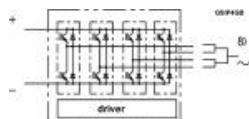

Part Number: 20451212
Manufacturer: SEMIKRON
datasheet

[Product Details >>](#)

Current delivery time approx. 8 weeks