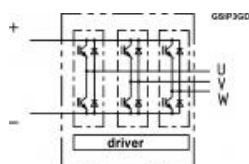

SKiiP 513GD172-3DUL
SKiiP® 3

V_{CES} 1700 V

I_{Cnom} 500 A

Part Number: 20451183
Manufacturer: SEMIKRON
datasheet

[Product Details >>](#)

Current delivery time approx. 8 weeks