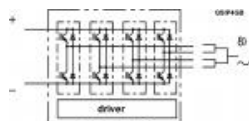

SKiiP 1803GB172-3DW
SKiiP® 3
2-pack-integrated intelligent Power System

V_{CES} 1700 V
 I_{Cnom} 1800 A

Part Number: 20451103
Manufacturer: SEMIKRON
datasheet

[Product Details >>](#)

Current delivery time approx. 8 weeks