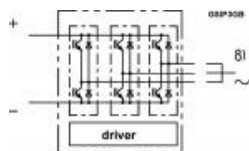

SKiiP 3614GB12E4-6DUL
SKiiP® 4
2-pack-integrated intelligent Power System