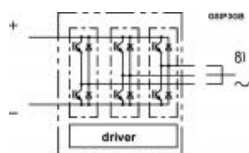

SKiP 1813GB123-3DFL

SKiP® 3

2-pack-integrated intelligent Power System

V_{CES} 1200 V

I_{Cnom} 1800 A

Part Number: 20451296

Manufacturer: SEMIKRON

[datasheet](#)

[Product Details >>](#)