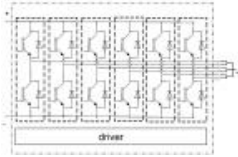

SKiiP 1803GB172-3DFW

SKiiP® 3
2-pack-integrated intelligent Power System

V_{CES} 1700 V
 I_{Cnom} 1800 A

Part Number: 20451280
Manufacturer: SEMIKRON
datasheet

[Product Details >>](#)

Current delivery time approx. 8 weeks