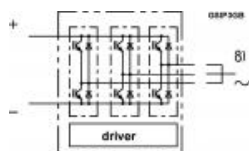

SKiiP 1814GB17E4-3DUW

SKiiP® 4
2-pack-integrated intelligent Power System

V_{CES} 1700 V
 I_{Cnom} 1800 A

Part Number: 20601234
Manufacturer: SEMIKRON
datasheet

[Product Details >>](#)

Current delivery time approx. 12 weeks