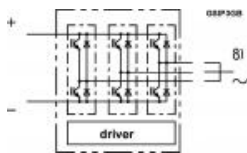

SKiiP 1813GB123-3DW

SKiiP® 3
2-pack-integrated intelligent Power System

V_{CES} 1200 V
 I_{Cnom} 1800 A

Part Number: 20451367
Manufacturer: SEMIKRON
datasheet

[Product Details >>](#)

Current delivery time approx. 8 weeks