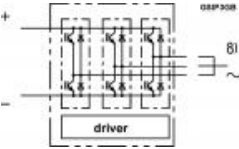

SKiIP 1814GB12E4-3DUSL

SKiIP® 4
2-pack-integrated intelligent Power System

V_{CES} 1200 V
 I_{Cnom} 1800 A

Part Number: 20601174
Manufacturer: SEMIKRON
[datasheet](#)

[Product Details >>](#)

Current delivery time approx. 8 weeks