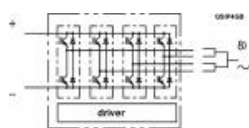

Current delivery time approx. 8 weeks

**SKiiP 613GD123-3DUL**  
SKiiP® 3

$V_{CES}$  1200 V  
 $I_{Cnom}$  600 A

**Part Number:** 20451211  
**Manufacturer:** SEMIKRON  
datasheet

[Product Details >>](#)

Current delivery time approx. 8 weeks