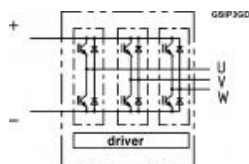

Part Number: 20451369

Manufacturer: SEMIKRON

[datasheet](#)

[Product Details >>](#)

Current delivery time approx. 8 weeks