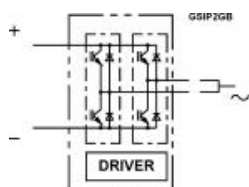

SKiiP 1213GB123-2DFW

SKiiP® 3
2-pack-integrated intelligent Power System

V_{CES} 1200 V
 I_{Cnom} 1200 A

Part Number: 20451355
Manufacturer: SEMIKRON
[datasheet](#)

[Product Details >>](#)

Current delivery time approx. 10 weeks