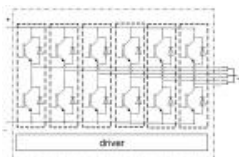

[Product Details >>](#)

Current delivery time approx. 8 weeks

**SKiiP 3614GB12E4-6DUW**  
SKiiP® 4  
2-pack-integrated intelligent Power System

$V_{CES}$  1200 V

$I_{Cnom}$  3600 A

**Part Number:** 20601137  
**Manufacturer:** SEMIKRON  
 datasheet