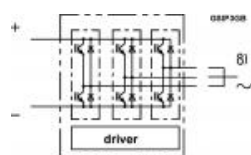

SKiP 1813GB123-3DL SKiP®

3

2-pack-integrated intelligent Power System

V_{CES} 1200 V

I_{Cnom} 1800 A

Part Number: 20451218

Manufacturer: SEMIKRON

datasheet

[Product Details >>](#)

Current delivery time approx. 8 weeks