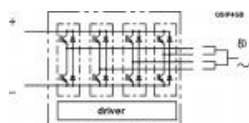

SKiP 2413GB123-4DFW

SKiP® 3

2-pack-integrated intelligent Power System

V_{CES} 1200 V

I_{Cnom} 2400 A

Part Number: 20451246

Manufacturer: SEMIKRON

[datasheet](#)

[Product Details >>](#)

Current delivery time approx. 8 weeks