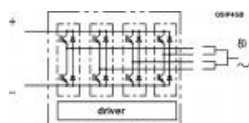

SKiiP 1203GB172-2DL SKiiP®

3
2-pack-integrated intelligent Power System

V_{CES} 1700 V

I_{Cnom} 1200 A

Part Number: 20451236

Manufacturer: SEMIKRON

datasheet

[Product Details >>](#)

Current delivery time approx. 8 weeks