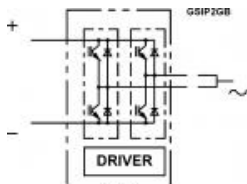

## SKiiP 1813GB123-3DUL

SKiiP® 3  
2-pack-integrated intelligent Power System

$V_{CES}$  1200 V

$I_{Cnom}$  1800 A

**Part Number:** 20451196

**Manufacturer:** SEMIKRON  
datasheet

[Product Details >>](#)

Current delivery time approx. 8 weeks