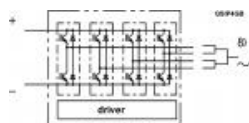

SKiP 2414GB12E4-4DUSL

SKiP® 4

2-pack-integrated intelligent Power System

V_{CES} 1200 V

I_{Cnom} 2400 A

Part Number: 20601175

Manufacturer: SEMIKRON

[datasheet](#)

[Product Details >>](#)

Current delivery time approx. 12 weeks