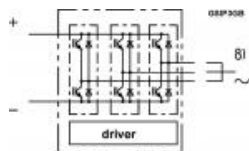

SKiiP® 3
2-pack-integrated intelligent Power System

V_{CES} 1700 V
 I_{Cnom} 1500 A

Part Number: 20451120
Manufacturer: SEMIKRON
datasheet

[Product Details >>](#)

Current delivery time approx. 8 weeks