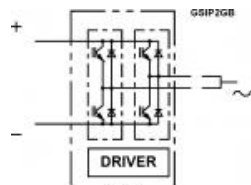

2-pack-integrated intelligent Power System

V_{CES} 1700 V

I_{Cnom} 1000 A

Part Number: 20451241

Manufacturer: SEMIKRON

datasheet

[Product Details >>](#)

Current delivery time approx. 8 weeks