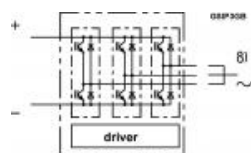

SKiP 1814GB17E4-3DUL

SKiP® 4

2-pack-integrated intelligent Power System

V_{CES} 1700 V

I_{Cnom} 1800 A

Part Number: 20601240

Manufacturer: SEMIKRON

datasheet

[Product Details >>](#)