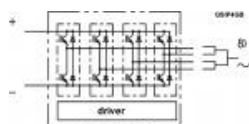

## SKiiP 2403GB172-4DUFW

SKiiP® 3  
2-pack-integrated intelligent Power System

$V_{CES}$  1700 V

$I_{Cnom}$  2400 A

**Part Number:** 20451269

**Manufacturer:** SEMIKRON

[Product Details >>](#)

Current delivery time approx. 8 weeks