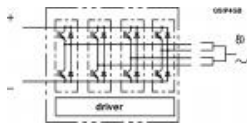

Current delivery time approx. 8 weeks

SKiiP 2414GB17E4-4DUL

SKiiP® 4
2-pack-integrated intelligent Power System

V_{CES} 1700 V

I_{Cnom} 2400 A

Part Number: 20601242

Manufacturer: SEMIKRON
datasheet

[Product Details >>](#)

Current delivery time approx. 12 weeks