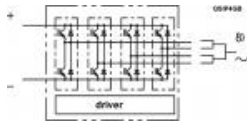

Part Number: 20451387
Manufacturer: SEMIKRON
[datasheet](#)

[Product Details >>](#)

Current delivery time approx. 8 weeks