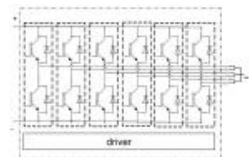

SKiiP 3614GB12E4-6DUSL

SKiiP® 4
2-pack-integrated intelligent Power System

V_{CES} 1200 V
 I_{Cnom} 3600 A

Part Number: 20601176
Manufacturer: SEMIKRON
[datasheet](#)

[Product Details >>](#)

Current delivery time approx. 8 weeks