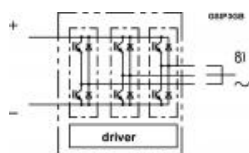

SKiiP 1814GB12E4-3DUL

SKiiP® 4
2-pack-integrated intelligent Power System

V_{CES} 1200 V
 I_{Cnom} 1800 A

Part Number: 20601123
Manufacturer: SEMIKRON
[datasheet](#)

[Product Details >>](#)

Current delivery time approx. 12 weeks