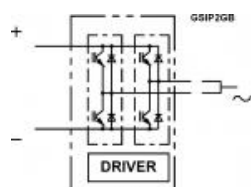

SKiP 1013GB172-2DFL

SKiP® 3

2-pack-integrated intelligent Power System

V_{CES} 1700 V

I_{Cnom} 1000 A

Part Number: 20451114

Manufacturer: SEMIKRON

datasheet

[Product Details >>](#)

Current delivery time approx. 8 weeks