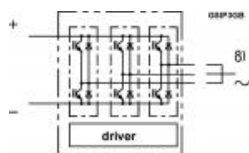

SKiiP 1513GB172-3DL SKiiP®
3
2-pack-integrated intelligent Power System

V_{CES} 1700 V

I_{Cnom} 1500 A

Part Number: 20451181
Manufacturer: SEMIKRON
datasheet

[Product Details >>](#)

Current delivery time approx. 8 weeks