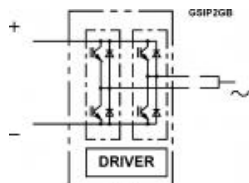

SKiiP 2013GB172-4DFL
SKiiP® 3
2-pack-integrated intelligent Power System

V_{CES} 1700 V
 I_{Cnom} 2000 A

Part Number: 20451415
Manufacturer: SEMIKRON
datasheet

[Product Details >>](#)

Current delivery time approx. 8 weeks