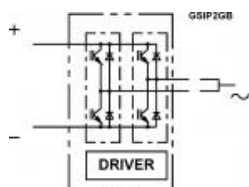

SKiiP 1213GB123-2DW

SKiiP® 3
2-pack-integrated intelligent Power System

V_{CES} 1200 V
 I_{Cnom} 1200 A

Part Number: 20451224
Manufacturer: SEMIKRON
datasheet

[Product Details >>](#)

Current delivery time approx. 8 weeks