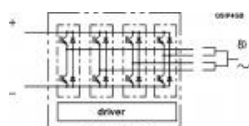

Part Number: 20601125
Manufacturer: SEMIKRON
[datasheet](#)

[Product Details >>](#)

Current delivery time approx. 12 weeks

SKiiP 1803GB172-3DFL

SKiiP® 3