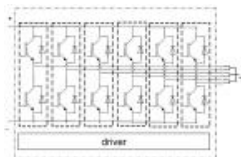

## SKiiP 1013GB172-2DL

SKiiP® 3

2-pack-integrated intelligent Power System

$V_{CES}$  1700 V

$I_{Cnom}$  1000 A

**Part Number:** 20451180  
**Manufacturer:** SEMIKRON  
 datasheet

[Product Details >>](#)

Current delivery time approx. 8 weeks