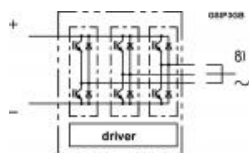

Part Number: 20601224
Manufacturer: SEMIKRON
datasheet

[Product Details >>](#)

Current delivery time approx. 12 weeks