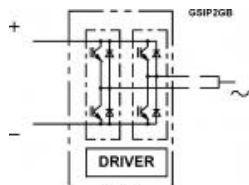

2-pack-integrated intelligent Power System

V_{CES} 1700 V

I_{Cnom} 1000 A

Part Number: 20451180
Manufacturer: SEMIKRON
datasheet

[Product Details >>](#)

Current delivery time approx. 8 weeks