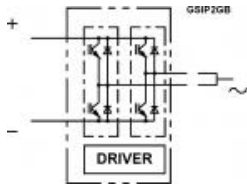

SKiiP 1513GB172-3DFL

SKiiP® 3
2-pack-integrated intelligent Power System

V_{CES} 1700 V
 I_{Cnom} 1500 A

Part Number: 20451192
Manufacturer: SEMIKRON
datasheet

[Product Details >>](#)

Current delivery time approx. 8 weeks