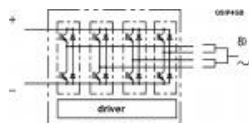

Part Number: 20451133
Manufacturer: SEMIKRON
[datasheet](#)

[Product Details >>](#)

Current delivery time approx. 8 weeks

SKiiP 1213GB123-2DFW

SKiiP® 3
2-pack-integrated intelligent Power System

V_{CES} 1200 V
 I_{Cnom} 1200 A

Part Number: 20451355
Manufacturer: SEMIKRON
[datasheet](#)

[Product Details >>](#)

Current delivery time approx. 10 weeks

SKiiP 3614GB12E4-6DUSL

SKiiP® 4
2-pack-integrated intelligent Power System

V_{CES} 1200 V
 I_{Cnom} 3600 A

Part Number: 20601176
Manufacturer: SEMIKRON
[datasheet](#)

[Product Details >>](#)

Current delivery time approx. 8 weeks

SKiiP 1814GB12E4-3DUL

SKiiP® 4
2-pack-integrated intelligent Power System

V_{CES} 1200 V
 I_{Cnom} 1800 A

Part Number: 20601123
Manufacturer: SEMIKRON
[datasheet](#)

[Product Details >>](#)

Current delivery time approx. 12 weeks

SKiiP 1513GB172-3DW