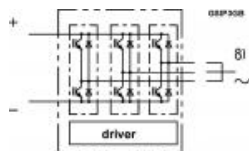

2-pack-integrated intelligent Power System

V_{CES} 1700 V

I_{Cnom} 1800 A

Part Number: 20451237

Manufacturer: SEMIKRON

[datasheet](#)

[Product Details >>](#)

Current delivery time approx. 8 weeks