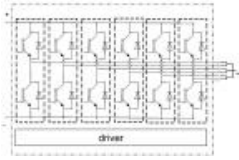

V_{CES} 1200 V
 I_{Cnom} 3600 A

Part Number: 20601127
Manufacturer: SEMIKRON
[datasheet](#)

[Product Details >>](#)

Current delivery time approx. 12 weeks