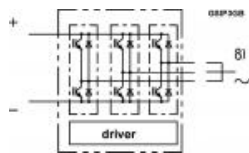

Part Number: 20601133
Manufacturer: SEMIKRON
datasheet

[Product Details >>](#)

Current delivery time approx. 8 weeks