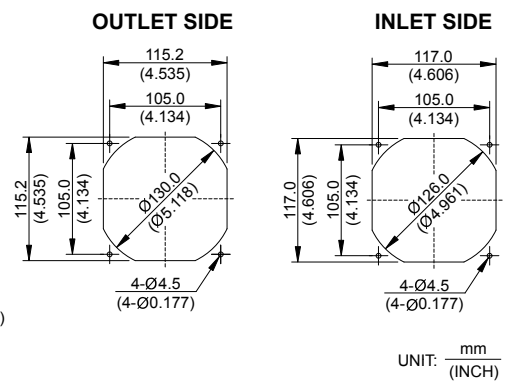

MOUNTING PANEL CUTOUT

MODEL			Rated Voltage	Operating Voltage Range	Input Current	Input Power	Speed	Maximum Air Flow		Maximum Air Pressure		Noise
PART NO.	REV.	FUNCTION	VDC	VDC	Amp	Watt	R.P.M.	m³ /min	CFM	mmH₂O	IN H₂O	dB-A
AFB1212SHE	-C	-R00 / -F00	12	6.0 to 13.8	1.25	15.00	4100	5.394	190.48	17.64	0.694	55.5
AFB1224SHE	-C	-R00 / -F00	24	14.0 to 28.0	0.62	14.88						
AFB1248SHE	-C	-R00 / -F00	48	24.0 to 56.0	0.31	14.88						
AFB1212EHE	-C	-R00 / -F00	12	6.0 to 13.8	1.80	21.60	4600	6.019	212.57	21.43	0.844	58.5
AFB1224EHE	-C	-R00 / -F00	24	14.0 to 28.0	0.85	20.40						
AFB1248EHE	-C	-R00 / -F00	48	24.0 to 56.0	0.48	23.04						
AFB1212GHE	-C	-R00 / -F00	12	6.0 to 12.8	2.45	29.40	5200	6.823	240.96	27.48	1.082	62.0
AFB1224GHE	-C	-R00 / -F00	24	14.0 to 28.0	1.15	27.60						
AFB1248GHE	-C	-R00 / -F00	48	24.0 to 53.0	0.60	28.80						

* Function type is optional.
* The max. air flow and the speed are measured in free air ; max. air pressure is measured at zero air flow.
* Noise is measured in anechoic chamber in free air, one meter from intake side.
* All readings are typical values at rated voltage.
* Specifications are subject to change without notice.

Delta Converter Fan AFB1224SHE DC24V 0.75A 3 Pin 120X120X38MM

г.Минск www.tiristor.by email: minsk17@tut.by viber и тел.+375447584780