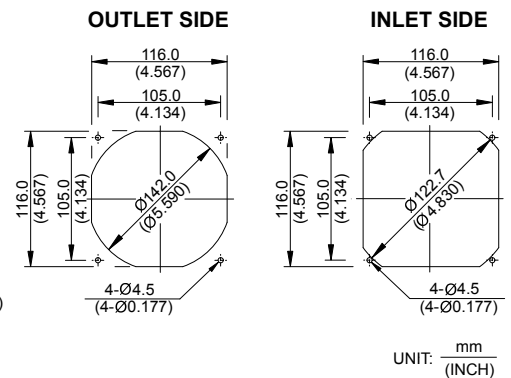

MOUNTING PANEL CUTOUT

MODEL			Rated Voltage	Operating Voltage Range	Input Current	Input Power	Speed	Maximum Air Flow		Maximum Air Pressure		Noise
PART NO.	REV.	FUNCTION	VDC	VDC	Amp	Watt	R.P.M.	m³ /min	CFM	mmH₂O	IN H₂O	dB-A
AFB1212LE	-C	-R00 / -F00	12	6.0 to 12.8	0.14	1.68	2000	2.018	71.27	4.22	0.166	32.5
AFB1224LE	-C	-R00 / -F00	24	14.0 to 27.6	0.11	2.64						
AFB1212ME	-C	-R00 / -F00	12	6.0 to 12.8	0.27	3.24	2500	2.604	91.95	6.45	0.254	38.0
AFB1224ME	-C	-R00 / -F00	24	14.0 to 27.6	0.14	3.36						
AFB1212HE	-C	-R00 / -F00	12	6.0 to 12.8	0.35	4.20	3000	3.092	109.17	9.22	0.363	44.0
AFB1224HE	-C	-R00 / -F00	24	14.0 to 27.6	0.20	4.80						
AFB1212HHE	-C	-R00 / -F00	12	6.0 to 12.8	0.51	6.12	3500	3.704	130.80	11.48	0.452	47.0
AFB1224HHE	-C	-R00 / -F00	24	14.0 to 27.6	0.27	6.48						
AFB1212VHE	-C	-R00 / -F00	12	6.0 to 12.8	0.68	8.16	4000	4.201	148.34	15.29	0.602	51.0
AFB1224VHE	-C	-R00 / -F00	24	14.0 to 27.6	0.36	8.64						

* Function type is optional.
* The max. air flow and the speed are measured in free air ; max. air pressure is measured at zero air flow.
* Noise is measured in anechoic chamber in free air, one meter from intake side.
* All readings are typical values at rated voltage.
* Specifications are subject to change without notice.