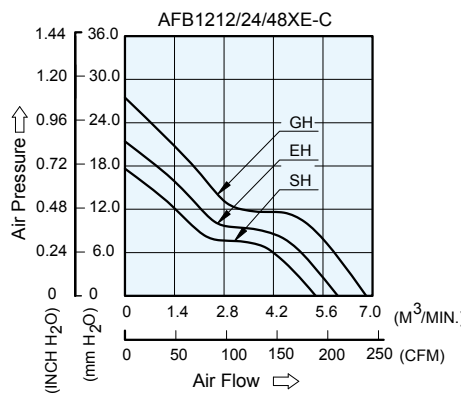

P & Q CURVE (AT RATED VOLTAGE)