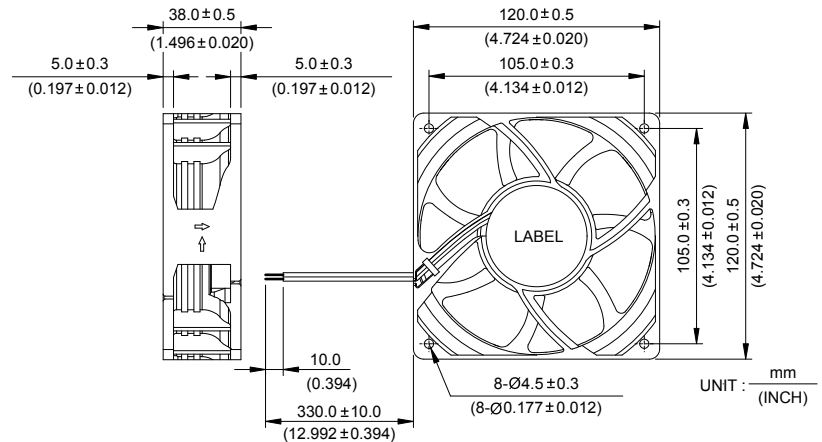

## DIMENSIONS DRAWING

- \* Bearing Type  
Ball Bearings
- \* Material  
Impeller & Frame : Plastic (UL 94V-0)
- \* Lead Wires :  
UL 1007 AWG #24 OR Equivalent  
Red Wire Positive (+)  
Black Wire Negative (-)
- \* Weight : 320g (11.28 oz)