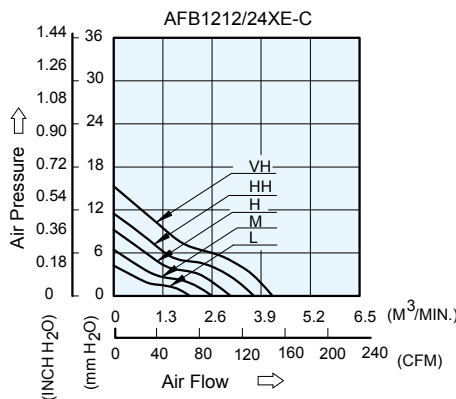

P & Q CURVE (AT RATED VOLTAGE)