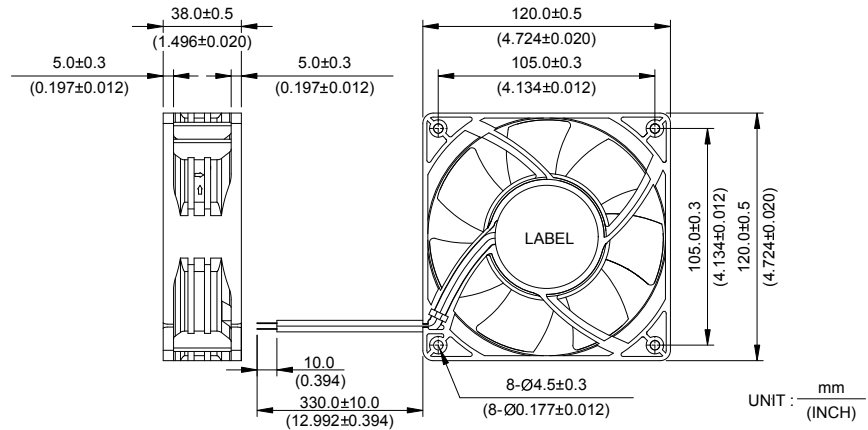

AFB 120 x 120 x 38 MM SERIES

DIMENSIONS DRAWING

- Bearing Type
  Ball Bearings
- Material
  Impeller & Frame : Plastic (UL 94V-0)
- Lead Wires :
  UL 1007 AWG #24 OR Equivalent
  Red Wire Positive (+)
  Black Wire Negative (-)
- Weight : 330g (11.64 oz)