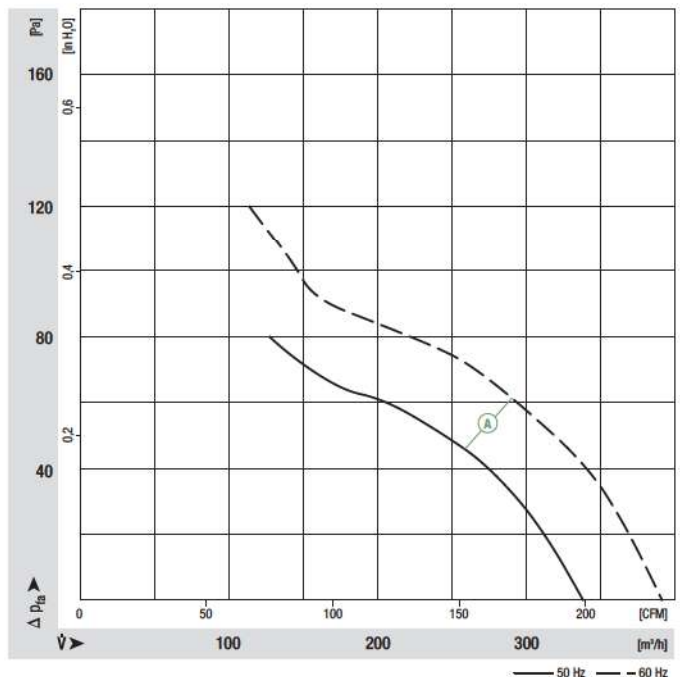

www.tiristor.by

AC axial fans

Ø 130

- **Material:**
Wall ring: Die-cast aluminium, coated in black
Blades: Sheet steel, coated in black
Rotor: Open, coated in black
- **Number of blades:** 7
- **Direction of air flow:** "V", exhaust over struts
- **Direction of rotation:** Counter-clockwise, seen on rotor
- **Type of protection:** IP 20
- **Insulation class:** "B"
- **Mounting position:** Any
- **Condensate discharges:** None
- **Mode of operation:** Continuous operation (S1)
- **Bearings:** Maintenance-free ball bearings
- **Motor protection:** TOP wired internally
- **Electrical connection:** Cable length 330 mm, beginning at wall ring
- **Protection class:** I
- **Product conforming to standards:** EN 60335-1, CE
- **Approvals:** VDE, UL, CSA, CCC, GOST

subject to alterations

Curves

W2S130 Series

Tubeaxial

150Øx55mm

- AC fans with external rotor shaded-pole motor. Impedance protected against overloading.
- Die-cast aluminum housing. Impeller of sheet-steel, directly welded onto rotor.
- Rotational direction CCW looking at rotor.
- Cable length 330 mm as of wall ring.
- UL, CSA, VDE approvals on most models, please contact application engineering.