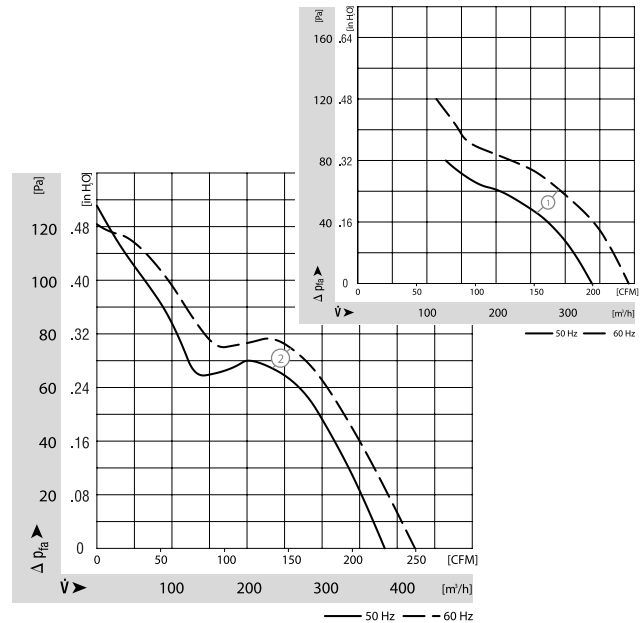

ebmpapst

e-mail: sales@us.ebmpapst.com · TEL: 860-674-1515 · FAX: 860-674-8536

ebm-papst Inc., 100 Hyde Road, Farmington, CT 06034 USA

ebm-papst Inc., 2006 © ebm-papst Inc. reserves the right to change any specifications or data without notice