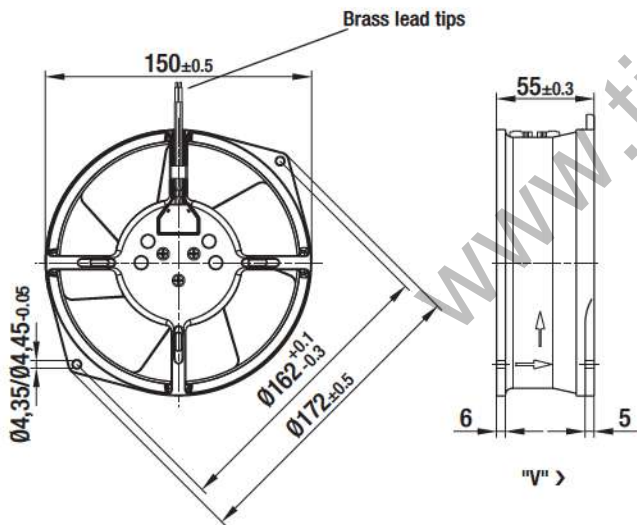

www.tiristor.by

AC axial fans

Ø 130

- **Material:**
Wall ring: Die-cast aluminium, coated in black
Blades: Sheet steel, coated in black
Rotor: Open, coated in black
- **Number of blades:** 7
- **Direction of air flow:** "V", exhaust over struts
- **Direction of rotation:** Counter-clockwise, seen on rotor
- **Type of protection:** IP 20
- **Insulation class:** "B"
- **Mounting position:** Any
- **Condensate discharges:** None
- **Mode of operation:** Continuous operation (S1)
- **Bearings:** Maintenance-free ball bearings
- **Motor protection:** TOP wired internally
- **Electrical connection:** Cable length 330 mm, beginning at wall ring
- **Protection class:** I
- **Product conforming to standards:** EN 60335-1, CE
- **Approvals:** VDE, UL, CSA, CCC, GOST

subject to alterations

Curves

W2S130 Series

Tubeaxial

150Øx55mm

- AC fans with external rotor shaded-pole motor. Impedance protected against overloading.
- Die-cast aluminum housing. Impeller of sheet-steel, directly welded onto rotor.
- Rotational direction CCW looking at rotor.
- Cable length 330 mm as of wall ring.
- UL, CSA, VDE approvals on most models, please contact application engineering.