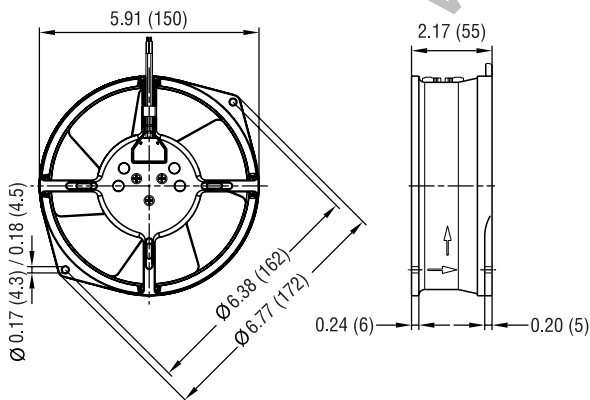

ebmpapst

e-mail: sales@us.ebmpapst.com · TEL: 860-674-1515 · FAX: 860-674-8536

ebm-papst Inc., 100 Hyde Road, Farmington, CT 06034 USA

ebm-papst Inc., 2006 © ebm-papst Inc. reserves the right to change any specifications or data without notice